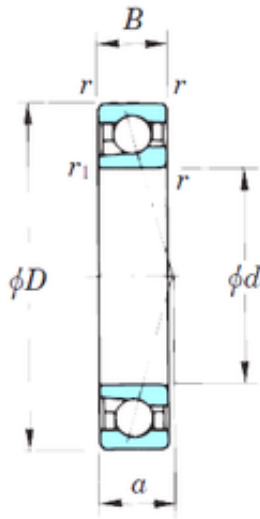

FAG BEARING LIMITED

160 mm x 240 mm x 38 mm KOYO 7032CPA
angular contact ball bearings

Bearing No. 7032CPA

| | |
|-------------------------------|---------------|
| Size | 160x240x38 mm |
| Bore Diameter | 160 mm |
| Outer Diameter | 240 mm |
| Width | 38 mm |
| d | 160 mm |
| D | 240 mm |
| B | 38 mm |
| C | 38 mm |
| Angle (°) | 15 ° |
| a | 45,8 mm |
| r min. | 2,1 mm |
| r1 min. | 1,1 mm |
| Weight | 5,45 Kg |
| Basic dynamic load rating (C) | 171 kN |
| Basic static load rating (C0) | 193 kN |
| (Grease) Lubrication Speed | 4 200 r/min |
| (Oil) Lubrication Speed | 6 600 r/min |

7032CPA Bearing 2D drawings and 3D CAD models