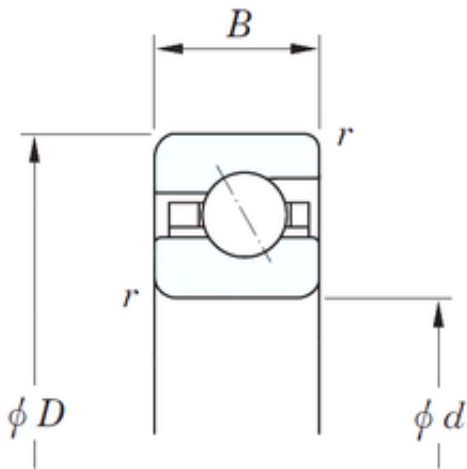

FAG BEARING LIMITED

762 mm x 800,1 mm x 19,05 mm KOYO
KFA300 angular contact ball bearings

Bearing No. KFA300

KFA300 Bearing 2D drawings and 3D CAD models

Size	762x800.1x19.05 mm
Bore Diameter	762 mm
Outer Diameter	800,1 mm
Width	19,05 mm
d	762 mm
D	800,1 mm
B	19,05 mm
C	19,05 mm
r	2 mm
Weight	5,67 Kg
Basic dynamic load rating (C)	61,6 kN
Bearing No.	KFA300
r(min)	2
Cr	61.6
C0r	200
Mass(kg)	5.67