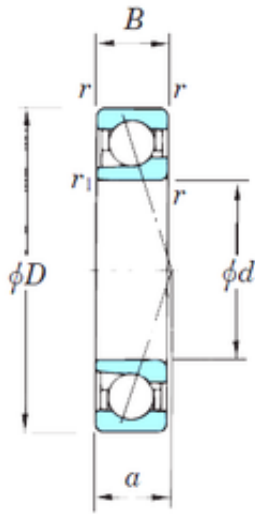

FAG BEARING LIMITED

200 mm x 360 mm x 58 mm KOYO 7240CPA
angular contact ball bearings

Bearing No. 7240CPA

Size	200x360x58 mm
Bore Diameter	200 mm
Outer Diameter	360 mm
Width	58 mm
d	200 mm
D	360 mm
B	58 mm
C	58 mm
Angle (°)	15 °
a	66,5 mm
r min.	4 mm
r1 min.	1,5 mm
Weight	22,4 Kg
Basic dynamic load rating (C)	354 kN
Basic static load rating (C0)	460 kN
(Grease) Lubrication Speed	2 800 r/min
(Oil) Lubrication Speed	4 400 r/min

7240CPA Bearing 2D drawings and 3D CAD models