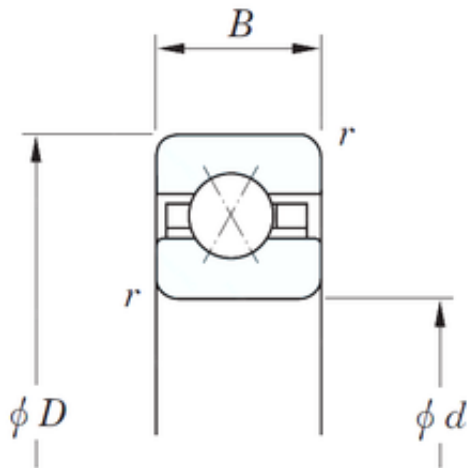

# FAG BEARING LIMITED

101,6 mm x 139,7 mm x 19,05 mm KOYO  
KFX040 angular contact ball bearings

Bearing No. KFX040

Size	101.6x139.7x19.05 mm
Bore Diameter	101,6 mm
Outer Diameter	139,7 mm
Width	19,05 mm
d	101,6 mm
D	139,7 mm
B	19,05 mm
C	19,05 mm
r	2 mm
Weight	0,862 Kg
Basic dynamic load rating (C)	24,6 kN
Bearing No.	KFX040
r(min)	2
Cr	24.6
C0r	24.0
Mass(kg)	0.862

KFX040 Bearing 2D drawings and 3D CAD models