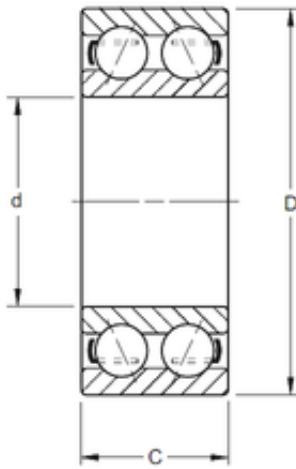

FAG BEARING LIMITED

140 mm x 300 mm x 114,3 mm Timken 5328W
angular contact ball bearings

Bearing No. 5328W

| | |
|-------------------------------|------------------|
| Size | 140x300x114.3 mm |
| Bore Diameter | 140 mm |
| Outer Diameter | 300 mm |
| Width | 114,3 mm |
| d | 140 mm |
| D | 300 mm |
| B | 114,3 mm |
| C | 114,3 mm |
| Angle (°) | 20 ° |
| Weight | 38,102 Kg |
| Basic dynamic load rating (C) | 570 kN |

5328W Bearing 2D drawings and 3D CAD models