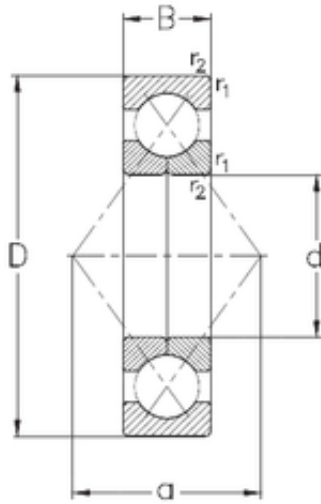

# FAG BEARING LIMITED

55 mm x 100 mm x 21 mm NKE QJ211-MPA  
angular contact ball bearings

Bearing No. QJ211-MPA

|                               |              |
|-------------------------------|--------------|
| Size                          | 55x100x21 mm |
| Bore Diameter                 | 55 mm        |
| Outer Diameter                | 100 mm       |
| Width                         | 21 mm        |
| d                             | 55 mm        |
| D                             | 100 mm       |
| B                             | 21 mm        |
| C                             | 21 mm        |
| a                             | 54 mm        |
| r1 min.                       | 1,5 mm       |
| r2 min.                       | 1,5 mm       |
| Weight                        | 0,68 Kg      |
| Basic dynamic load rating (C) | 83 kN        |
| Basic static load rating (C0) | 76 kN        |

QJ211-MPA Bearing 2D drawings and 3D CAD models