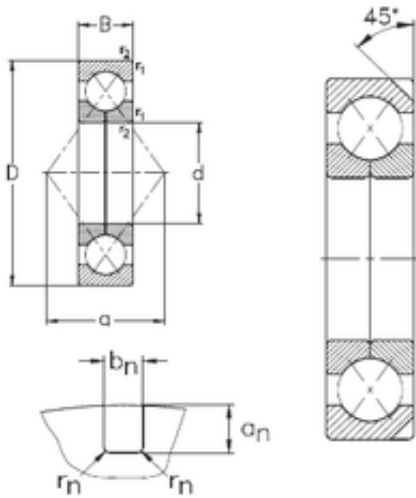

FAG BEARING LIMITED

180 mm x 320 mm x 52 mm NKE
QJ236-N2-MPA angular contact ball bearings

Bearing No. QJ236-N2-MPA

Size	180x320x52 mm
Bore Diameter	180 mm
Outer Diameter	320 mm
Width	52 mm
d	180 mm
D	320 mm
B	52 mm
C	52 mm
a _n	12,7 mm
b _n	10,5 mm
r _n	2 mm
a	175 mm
r1 min.	4 mm
r2 min.	4 mm
Weight	23,1 Kg
Basic dynamic load rating (C)	430 kN
Basic static load rating (C0)	670 kN

QJ236-N2-MPA Bearing 2D drawings and 3D CAD models