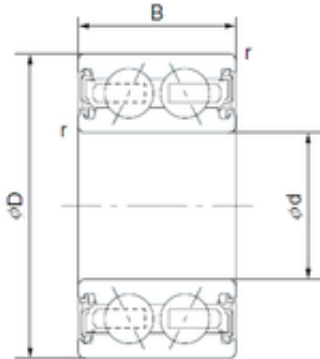

FAG BEARING LIMITED

30 mm x 47 mm x 20 mm CYSD 4606-7AC2RS
angular contact ball bearings

Bearing No. 4606-7AC2RS

Size	30x47x20 mm
Bore Diameter	30 mm
Outer Diameter	47 mm
Width	20 mm
d	30 mm
D	47 mm
B	20 mm
C	20 mm
Basic dynamic load rating (C)	11 kN

4606-7AC2RS Bearing 2D drawings and 3D CAD models