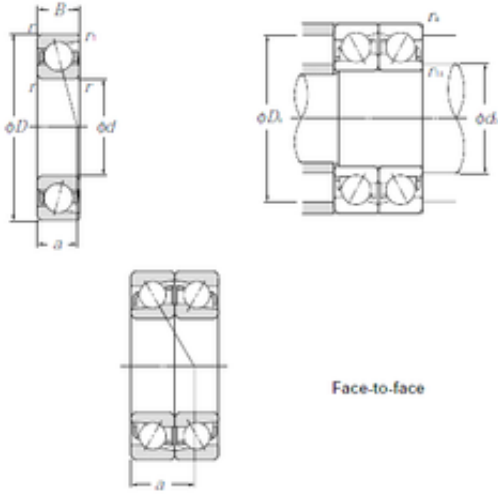

FAG BEARING LIMITED

45 mm x 68 mm x 12 mm CYSD 7909CDF
angular contact ball bearings

Bearing No. 7909CDF

Size	45x68x12 mm
Bore Diameter	45 mm
Outer Diameter	68 mm
Width	12 mm
d	45 mm
D	68 mm
B	12 mm
C	12 mm
Angle (°)	15 °
r min.	0,6 mm
2B	24 mm
Weight	0,252 Kg
Basic dynamic load rating (C)	28,1 kN
Basic static load rating (C0)	28,1 kN
(Grease) Lubrication Speed	12000 r/min

7909CDF Bearing 2D drawings and 3D CAD models