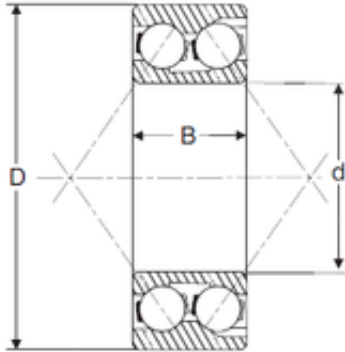

# FAG BEARING LIMITED

40 mm x 110 mm x 49,21 mm SIGMA 5408  
angular contact ball bearings

Bearing No. 5408

Size	40x110x49.21 mm
Bore Diameter	40 mm
Outer Diameter	110 mm
Width	49,21 mm
d	40 mm
D	110 mm
B	49,21 mm
C	49,21 mm

5408 Bearing 2D drawings and 3D CAD models