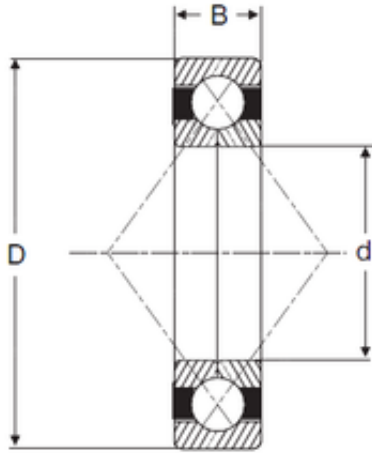

# FAG BEARING LIMITED

25 mm x 52 mm x 15 mm SIGMA QJ 205  
angular contact ball bearings

Bearing No. QJ 205

|                |             |
|----------------|-------------|
| Size           | 25x52x15 mm |
| Bore Diameter  | 25 mm       |
| Outer Diameter | 52 mm       |
| Width          | 15 mm       |
| d              | 25 mm       |
| D              | 52 mm       |
| B              | 15 mm       |
| C              | 15 mm       |

QJ 205 Bearing 2D drawings and 3D CAD models