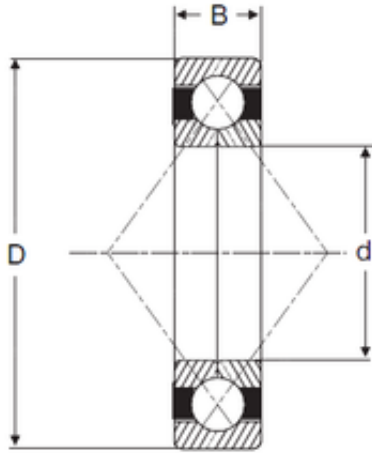

FAG BEARING LIMITED

25 mm x 52 mm x 15 mm SIGMA QJ 205
angular contact ball bearings

Bearing No. QJ 205

Size	25x52x15 mm
Bore Diameter	25 mm
Outer Diameter	52 mm
Width	15 mm
d	25 mm
D	52 mm
B	15 mm
C	15 mm

QJ 205 Bearing 2D drawings and 3D CAD models