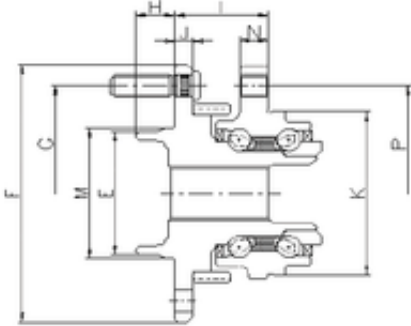

## ILJIN IJ113015 angular contact ball bearings

Bearing No. IJ113015

P	114 mm
I	37 mm
E	56,5 mm
F	139 mm
G	114,3 mm
H	22 mm
J	11 mm
K	91,2 mm
M	60 mm
N	12 mm
1	Wheel Bearing

IJ113015 Bearing 2D drawings and 3D CAD models