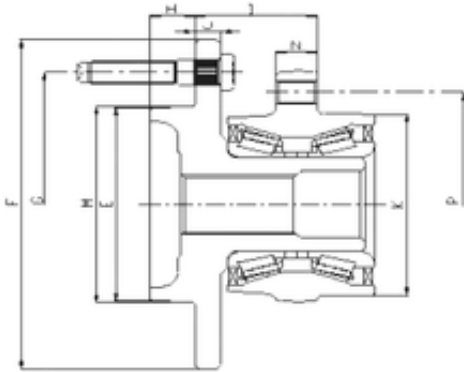

FAG BEARING LIMITED

ILJIN IJ223003 angular contact ball bearings

Bearing No. IJ223003

P	120,6 mm
I	56,13 mm
E	70,5 mm
F	149,4 mm
G	114,3 mm
H	17 mm
J	10 mm
K	100,1 mm
M	71,9 mm
N	13,5 mm
1	Wheel Bearing

IJ223003 Bearing 2D drawings and 3D CAD models