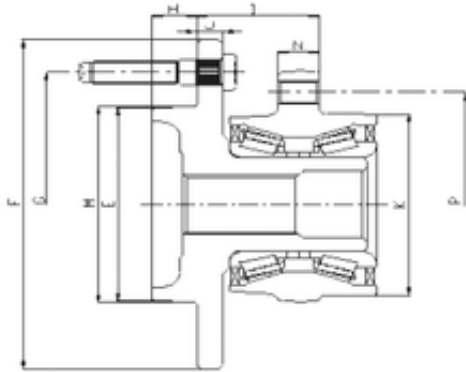

FAG BEARING LIMITED

ILJIN IJ223021 angular contact ball bearings

Bearing No. IJ223021

P	126 mm
I	49,16 mm
E	86,76 mm
F	181 mm
G	150,04 mm
H	22 mm
J	10 mm
K	99,3 mm
M	92,3 mm
N	13,7 mm
1	Wheel Bearing

IJ223021 Bearing 2D drawings and 3D CAD models