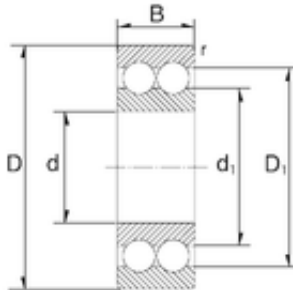

FAG BEARING LIMITED

25 mm x 52 mm x 20,6 mm ZEN S5205 angular contact ball bearings

Bearing No. S5205

| | |
|-------------------------------|---------------|
| Size | 25x52x20.6 mm |
| Bore Diameter | 25 mm |
| Outer Diameter | 52 mm |
| Width | 20,6 mm |
| d | 25 mm |
| D | 52 mm |
| B | 20,6 mm |
| C | 20,6 mm |
| Weight | 0,18 Kg |
| Basic dynamic load rating (C) | 21,3 kN |
| Basic static load rating (C0) | 14,7 kN |
| (Grease) Lubrication Speed | 8500 r/min |

S5205 Bearing 2D drawings and 3D CAD models