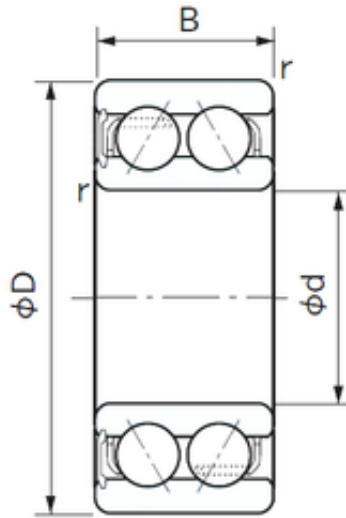

FAG BEARING LIMITED

25 mm x 52 mm x 20.6 mm NACHI 5205NS
angular contact ball bearings

Bearing No. 5205NS

Size	25x52x20.6 mm
Bore Diameter	25 mm
Outer Diameter	52 mm
Width	20.6 mm
d	25 mm
D	52 mm
B	20.6 mm
C	20.6 mm
r min.	1 mm
Weight	0.190 Kg
Basic dynamic load rating (C)	21,8 kN
Basic static load rating (C0)	15,1 kN
(Grease) Lubrication Speed	9500 r/min

5205NS Bearing 2D drawings and 3D CAD models