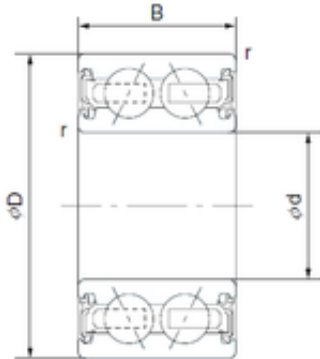

FAG BEARING LIMITED

35 mm x 50 mm x 20 mm CYSD 4607-2AC2RS
angular contact ball bearings

Bearing No. 4607-2AC2RS

Size	35x50x20 mm
Bore Diameter	35 mm
Outer Diameter	50 mm
Width	20 mm
d	35 mm
D	50 mm
B	20 mm
C	20 mm
Basic dynamic load rating (C)	11 kN

4607-2AC2RS Bearing 2D drawings and 3D CAD models