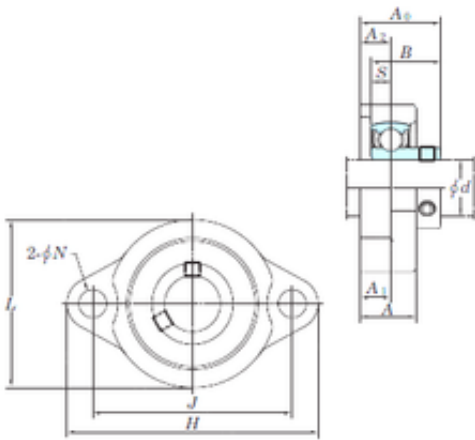

## KOYO BLF205-16 bearing units

Bearing No. BLF205-16

BLF205-16 Bearing 2D drawings and 3D CAD models

Bore Diameter	25,4 mm
d	25,4 mm
A0	30,5 mm
A	20 mm
A1	11 mm
B	27 mm
H	95 mm
J	76 mm
L	64 mm
N	10 mm
S	7,5 mm
Bolt (G)	M8
A2	11 mm
Weight	0,38 Kg
Basic dynamic load rating (C)	14 kN
Basic static load rating (C0)	7,85 kN