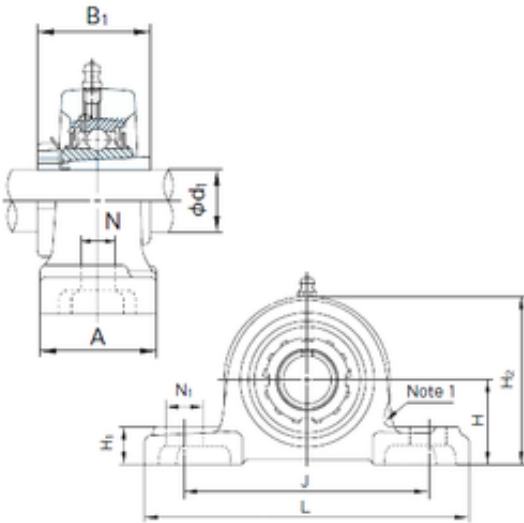

FAG BEARING LIMITED

NACHI UKPX20+H2320 bearing units

Bearing No. UKPX20+H2320

UKPX20+H2320 Bearing 2D drawings and 3D CAD models

| | |
|---------------|--------|
| Bore Diameter | 90 mm |
| Width | 127 mm |
| d | 90 mm |
| A | 121 mm |
| B1 | 97 mm |
| H | 127 mm |
| H1 | 52 mm |
| H2 | 250 mm |
| J | 337 mm |
| L | 432 mm |
| N | 33 mm |
| N1 | 64 mm |
| Bolt (G) | M27 |