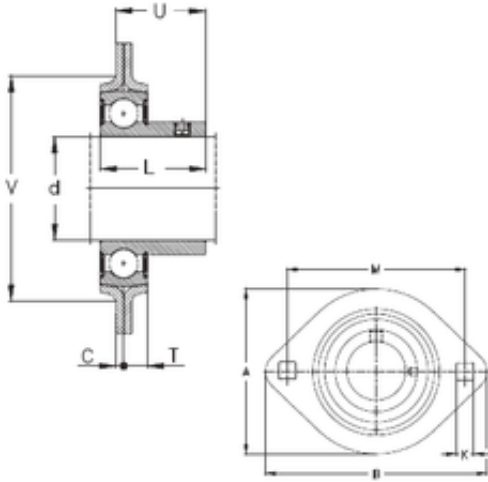

FAG BEARING LIMITED

NKE RATY15 bearing units

Bearing No. RATY15

Bore Diameter	15 mm
d	15 mm
V	48 mm
U	18 mm
A	58,7 mm
B	81 mm
C	2 mm
K	7,1 mm
L	22 mm
M	63,5 mm
T	7 mm

RATY15 Bearing 2D drawings and 3D CAD models