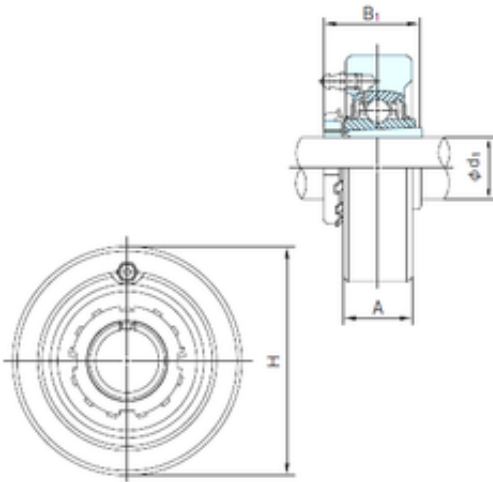

FAG BEARING LIMITED

NACHI UKC305+H2305 bearing units

Bearing No. UKC305+H2305

Bore Diameter	20 mm
Width	90 mm
d	20 mm
A	26 mm
B1	35 mm
H	90 mm

UKC305+H2305 Bearing 2D drawings and 3D CAD models