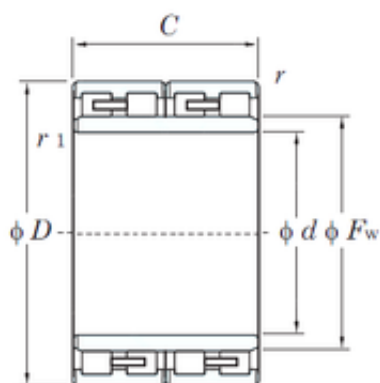

## 250 mm x 350 mm x 220 mm KOYO 50FC35220 cylindrical roller bearings

Bearing No. 50FC35220

Size	250x350x220 mm
Bore Diameter	250 mm
Outer Diameter	350 mm
Width	220 mm
d	250 mm
Fw	278 mm
D	350 mm
B	220 mm
C	220 mm
r min.	3 mm
r1 min.	3 mm
Weight	64.6 Kg
Basic dynamic load rating (C)	1930 kN
Bearing No.	50FC35220
r(min)	3
Cr	2070
C0r	4200
Cu	467
r1(min)	3
da(min)	264
Da(max)	336
Da(min)	326
ra(max)	2.5
rb(max)	2.5
(Refer.) Mass(kg)	64.6

50FC35220 Bearing 2D drawings and 3D CAD models