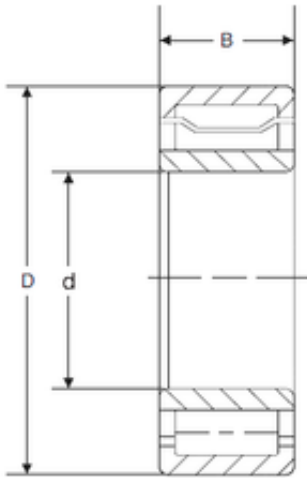

FAG BEARING LIMITED

70 mm x 125 mm x 39,6875 mm SIGMA A 5214
WB cylindrical roller bearings

Bearing No. A 5214 WB

Size	70x125x39.6875 mm
Bore Diameter	70 mm
Outer Diameter	125 mm
Width	39,6875 mm
d	70 mm
D	125 mm
B	39,6875 mm
C	39,6875 mm

A 5214 WB Bearing 2D drawings and 3D CAD models