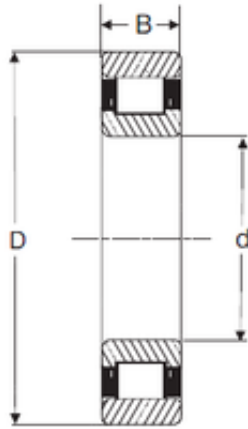

# FAG BEARING LIMITED

70 mm x 150 mm x 51 mm SIGMA N 2314  
cylindrical roller bearings

Bearing No. N 2314

Size	70x150x51 mm
Bore Diameter	70 mm
Outer Diameter	150 mm
Width	51 mm
d	70 mm
D	150 mm
B	51 mm
C	51 mm

N 2314 Bearing 2D drawings and 3D CAD models