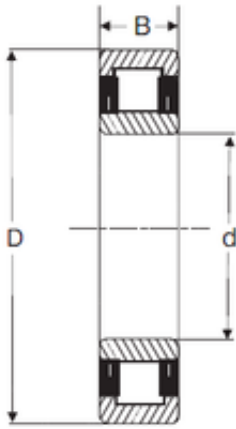

FAG BEARING LIMITED

35 mm x 72 mm x 17 mm SIGMA NU 207
cylindrical roller bearings

Bearing No. NU 207

Size	35x72x17 mm
Bore Diameter	35 mm
Outer Diameter	72 mm
Width	17 mm
d	35 mm
D	72 mm
B	17 mm
C	17 mm

NU 207 Bearing 2D drawings and 3D CAD models