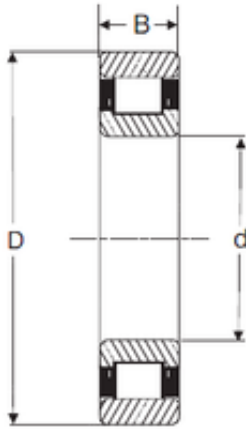

FAG BEARING LIMITED

127 mm x 254 mm x 50,8 mm SIGMA MRJ 5
cylindrical roller bearings

Bearing No. MRJ 5

Size	127x254x50.8 mm
Bore Diameter	127 mm
Outer Diameter	254 mm
Width	50,8 mm
d	127 mm
D	254 mm
B	50,8 mm
C	50,8 mm

MRJ 5 Bearing 2D drawings and 3D CAD models