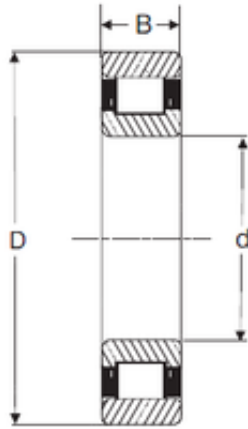

# FAG BEARING LIMITED

127 mm x 254 mm x 50,8 mm SIGMA MRJ 5  
cylindrical roller bearings

Bearing No. MRJ 5

Size	127x254x50.8 mm
Bore Diameter	127 mm
Outer Diameter	254 mm
Width	50,8 mm
d	127 mm
D	254 mm
B	50,8 mm
C	50,8 mm

MRJ 5 Bearing 2D drawings and 3D CAD models