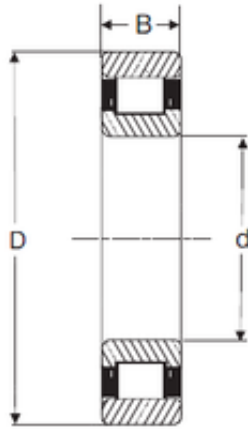

# FAG BEARING LIMITED

41,275 mm x 101,6 mm x 23,81 mm SIGMA  
MRJ 1.5/8 cylindrical roller bearings

Bearing No. MRJ 1.5/8

Size	41.275x101.6x23.81 mm
Bore Diameter	41,275 mm
Outer Diameter	101,6 mm
Width	23,81 mm
d	41,275 mm
D	101,6 mm
B	23,81 mm
C	23,81 mm

MRJ 1.5/8 Bearing 2D drawings and 3D CAD models