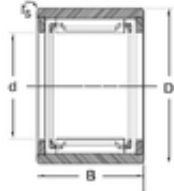

# FAG BEARING LIMITED

25 mm x 33 mm x 16 mm ZEN NK25/16 needle roller bearings

Bearing No. NK25/16

Size	25x33x16 mm
Bore Diameter	25 mm
Outer Diameter	33 mm
Width	16 mm
d	25 mm
D	33 mm
B	16 mm
C	16 mm
r min.	0,3 mm
Weight	0,033 Kg
Basic dynamic load rating (C)	14,9 kN
Basic static load rating (C0)	22,4 kN
(Grease) Lubrication Speed	10000 r/min

NK25/16 Bearing 2D drawings and 3D CAD models